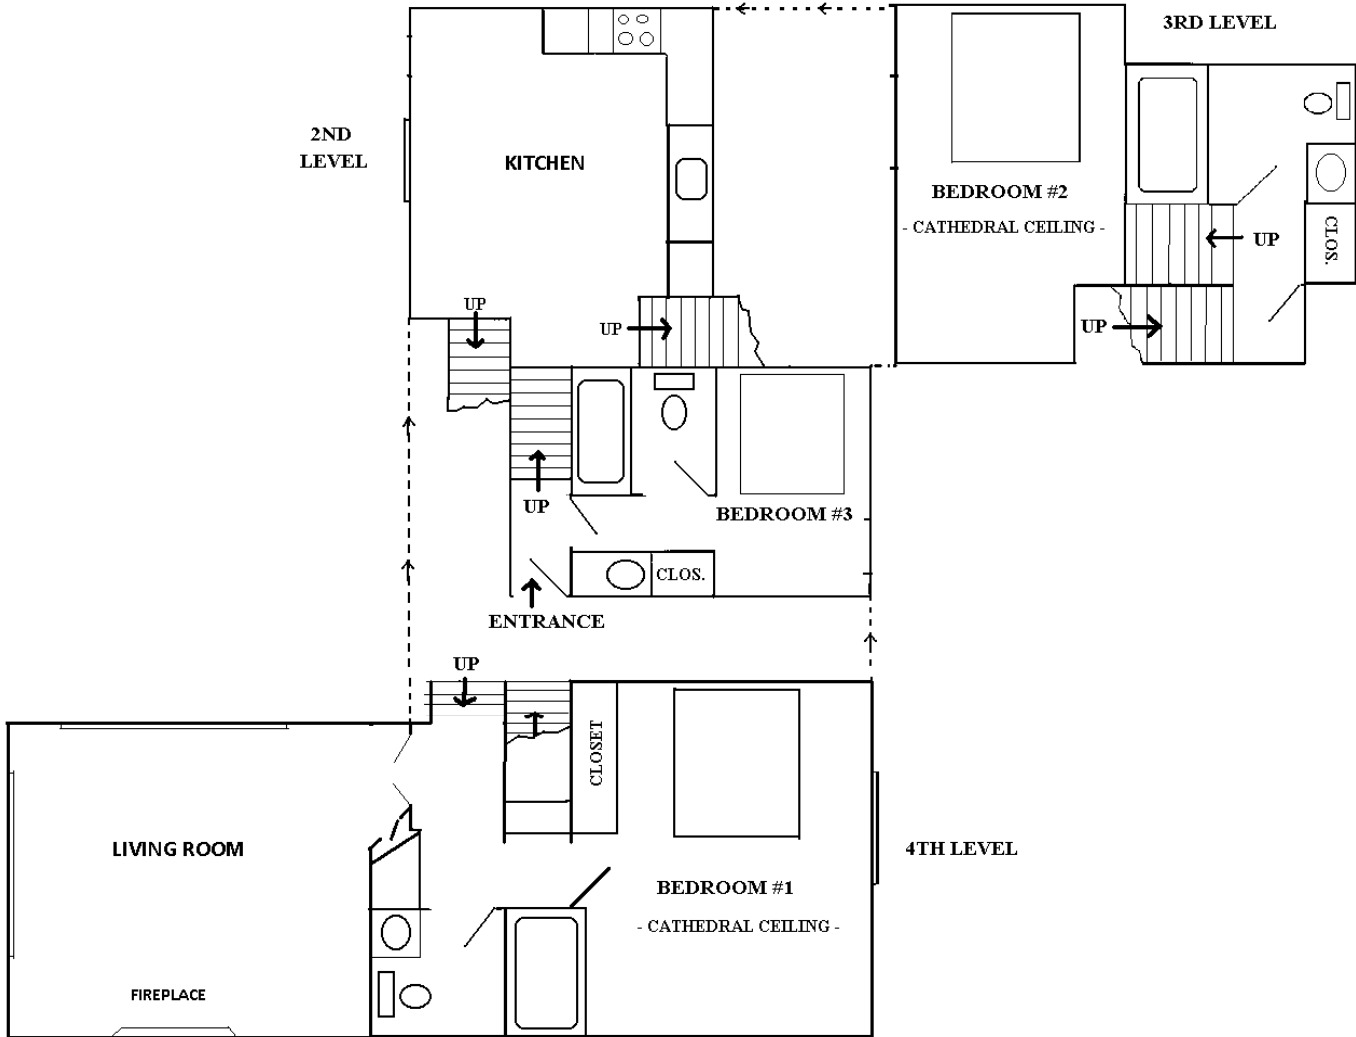

# UNIT 203

## 3 BEDROOM - 3 BATH DELUXE

**Bedrooms -** 3  
**Bathrooms -** 3  
**Kitchen -** Full  
**Beds -** 1 King, 2 Queen  
**Pullout Sofa -** Yes

**Floor -** 2 nd  
**Sq./Ft. -** 1060  
**Other -** Multiple Levels, Shared  
 Balcony with Unit 201, Gas Fireplace