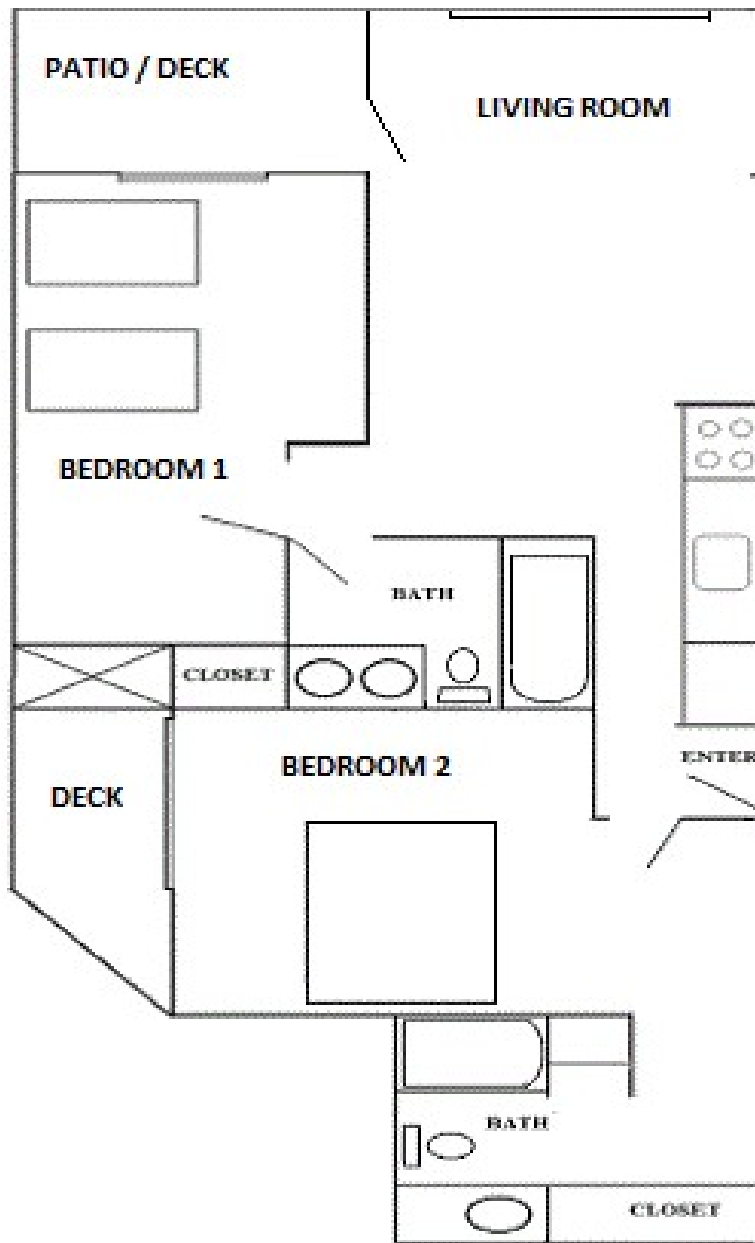

UNITS 135, 235, 335

2 BEDROOM - 2 BATH

Bedrooms - 2
Bathrooms - 2
Kitchen - Full
Beds - 2 Queen, 1 King
Pullout Sofa - Yes

Floor - 1st, 2nd & 3rd
Sq./Ft. - 850
Other - Bath Access Outside of
Bedroom, Deck off Bedroom,
Wheelchair Accessible (135 & 235)