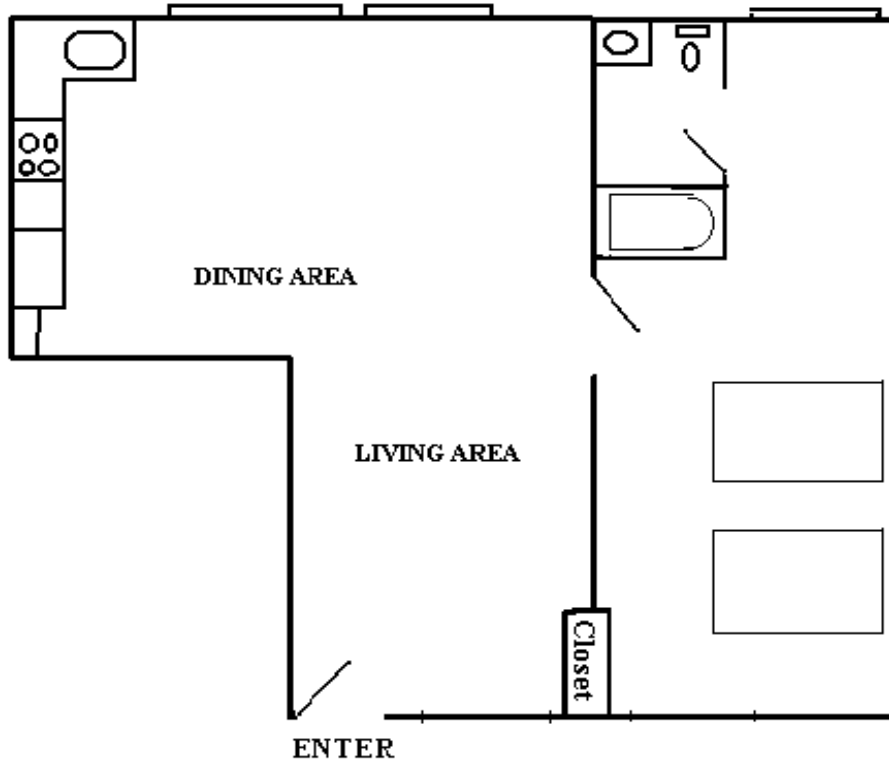

UNIT 114
1 BEDROOM - 1 BATH

WALKOUT TO LAWN/BEACH

Bedrooms - 1
Bathrooms - 1
Kitchen - Full
Beds - 2 Double
Pullout Sofa - Yes

Floor - 1 st
Sq./Ft. - 690
Other - Walkout to Lawn & Beach
Area, Largest 1 Bedroom